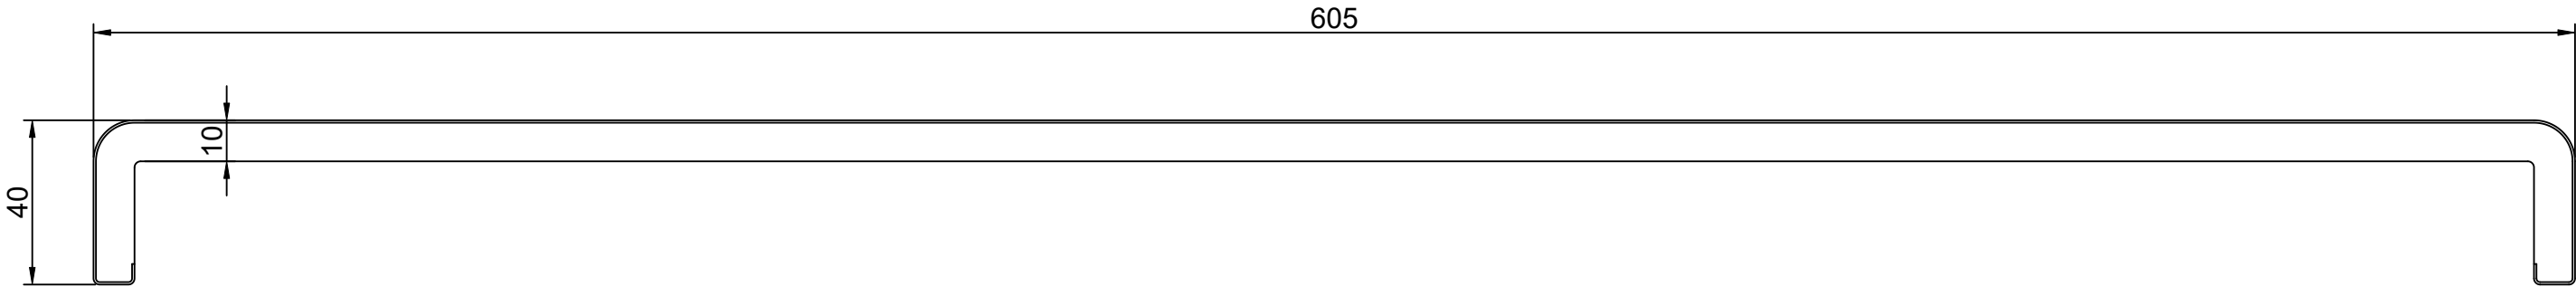

check product catalogue or website for size & colour availability

Not to Scale

F605P - Double Ended Plain Fascia / Reveal Liner

Central Commercial Park, Centre Park Road, Cork, T12 KC96, Ireland
77-83 St James Mill Road, Northampton, NN5 5JP, UK