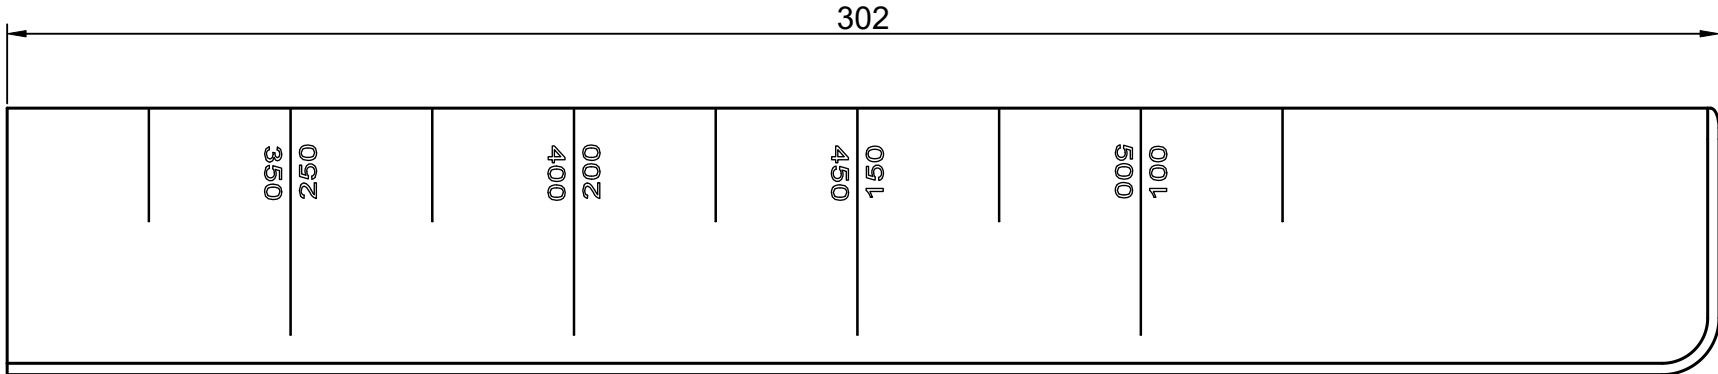

check product catalogue or website for size & colour availability

Not to Scale

Top View

Side View

Front View

FWX - External Plain Corner

Central Commercial Park, Centre Park Road, Cork, T12 KC96, Ireland  
77-83 St James Mill Road, Northampton, NN5 5JP, UK